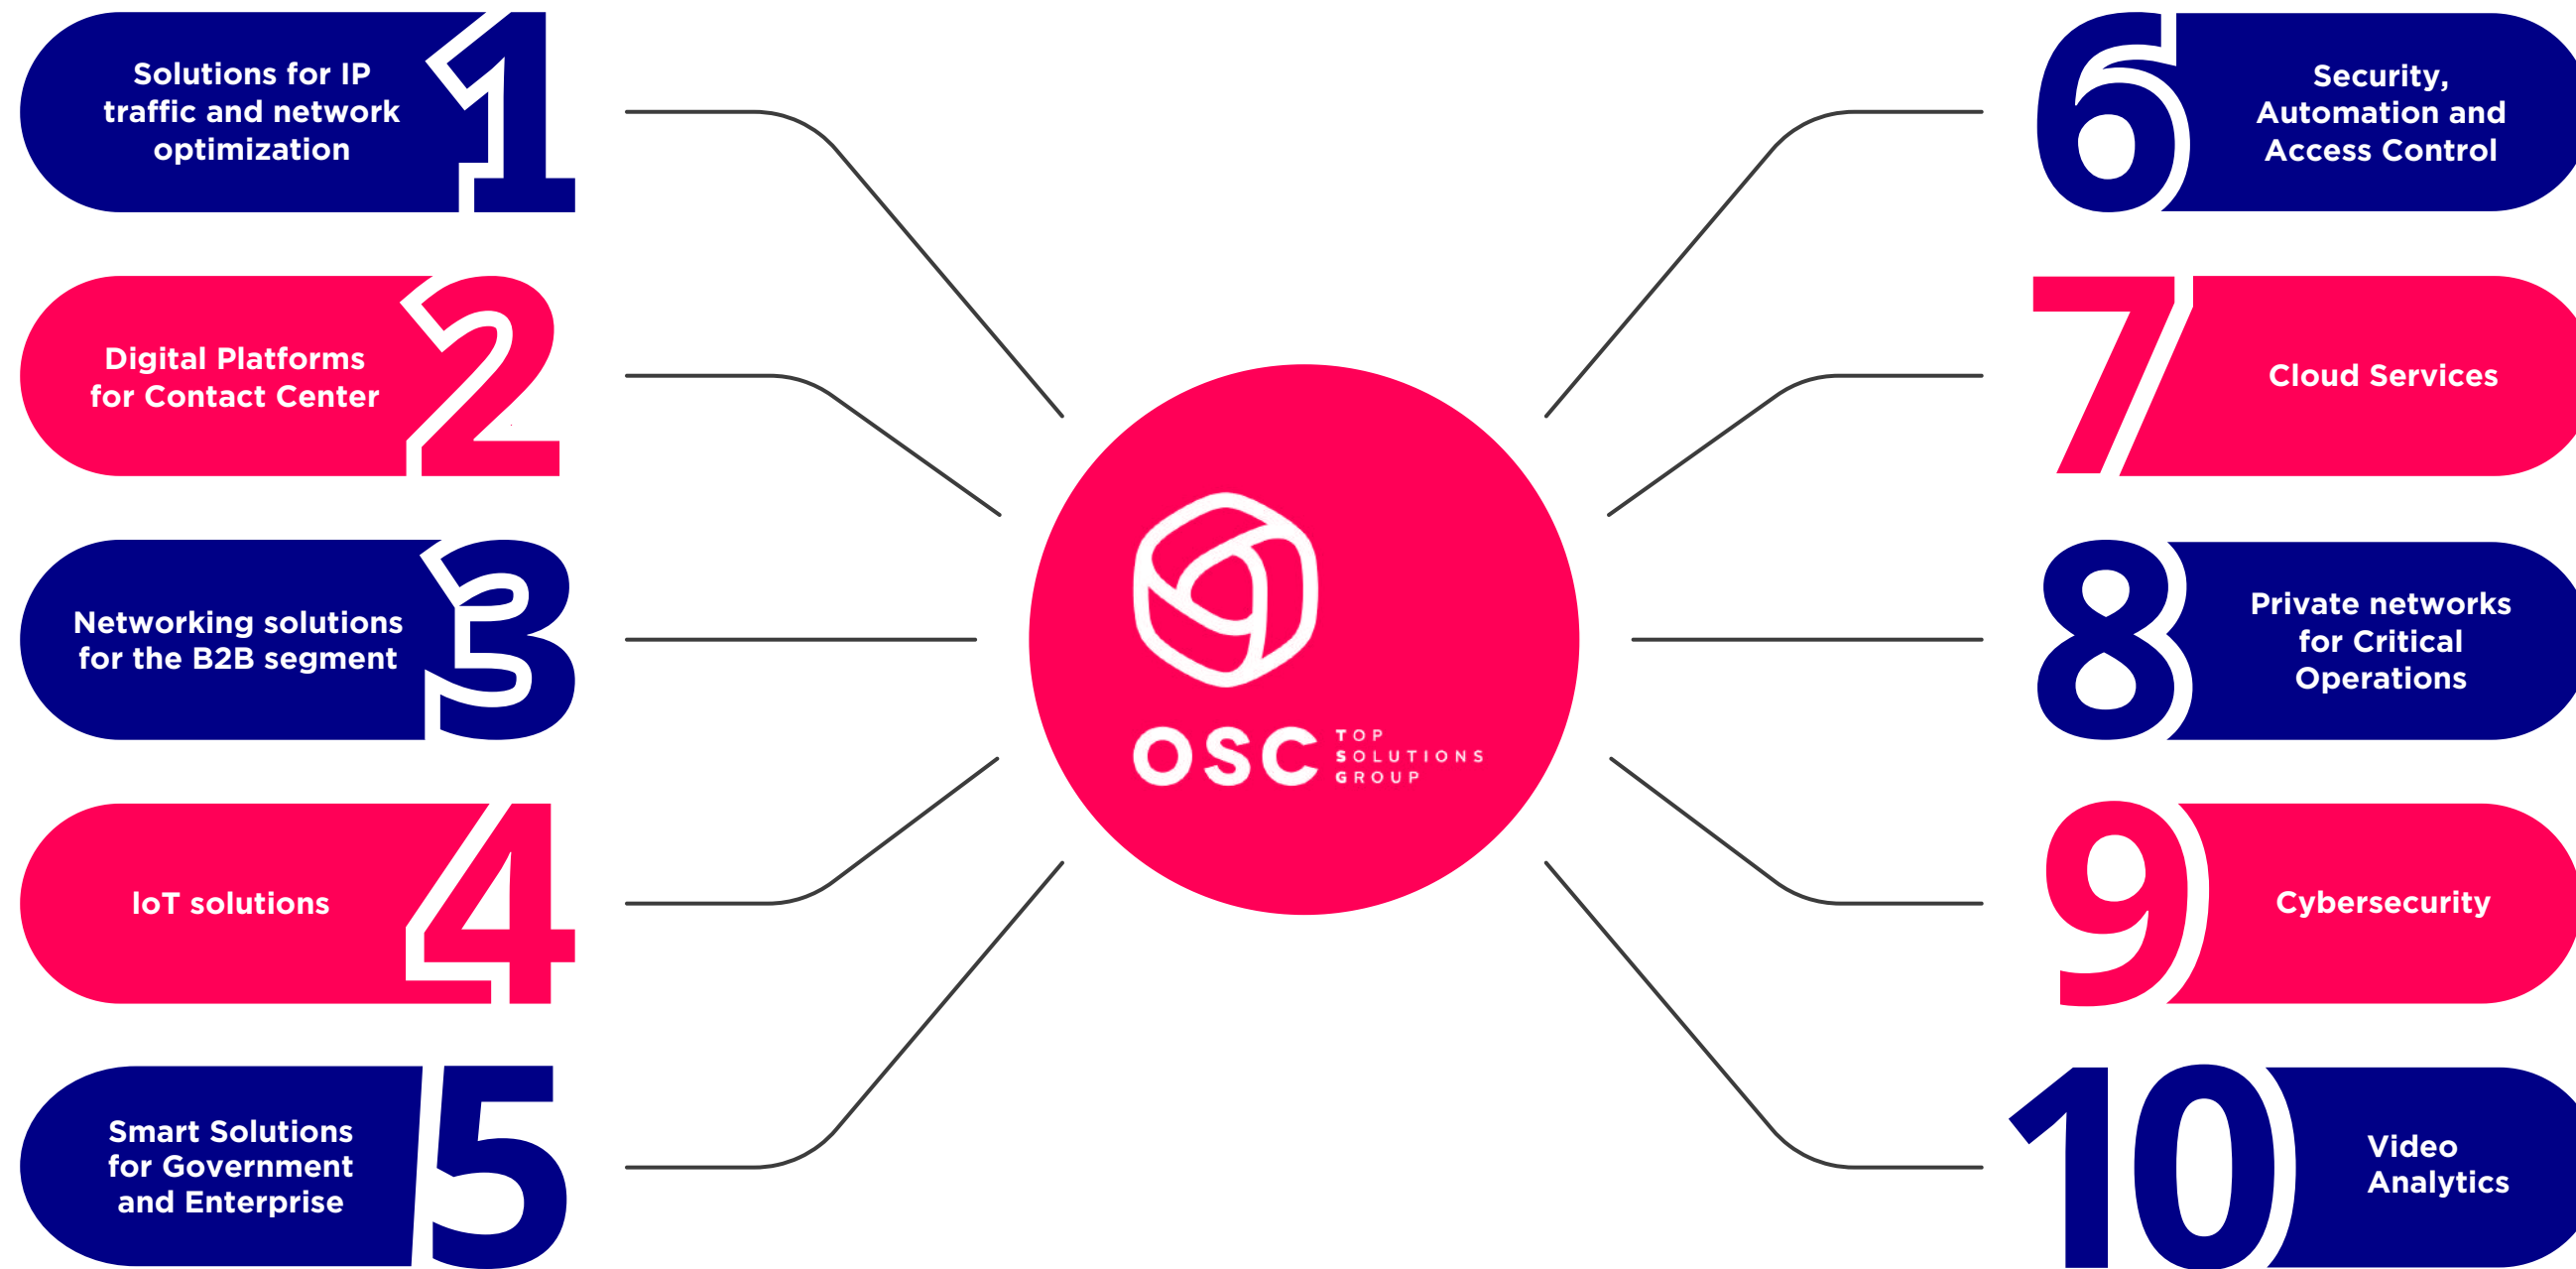

Smart Solutions

SS